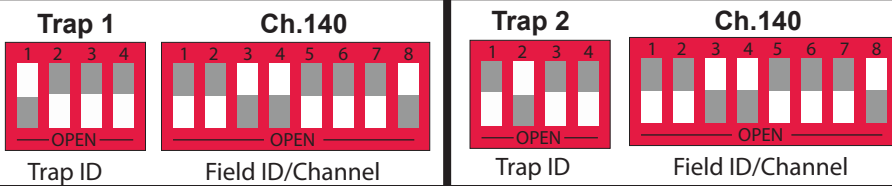

Box ID 13
Ch.140
Trap 1
Trap 2
Trap 3
Trap 4