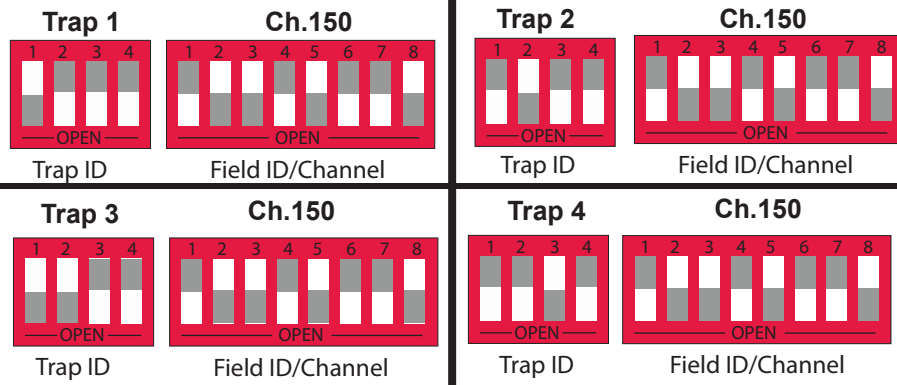

COUNTER

DIP SWITCH SETTINGS

For use with Long Range's wireless **counter systems** and **R4300** receivers

When the switch is pressed flush **TOWARD** the number, it is ON. When the switch is pressed flush **AWAY** from the number, it is OFF.

Box ID 13
Ch.140
Trap 1
Trap 2
Trap 3
Trap 4

Box ID 14
Ch.141
Trap 1
Trap 2
Trap 3
Trap 4

Counter Transmitter

Receivers

Box ID 15
Ch.142
Trap 1
Trap 2
Trap 3
Trap 4

Box ID 16
Ch.143
Trap 1
Trap 2
Trap 3
Trap 4

Box ID 17
Ch.144
Trap 1
Trap 2
Trap 3
Trap 4

Box ID 18
Ch.145
Trap 1
Trap 2
Trap 3
Trap 4

Box ID 19
Ch.146
Trap 1
Trap 2
Trap 3
Trap 4

Counter Transmitter

Receivers

Box ID 20
Ch.147
Trap 1
Trap 2
Trap 3
Trap 4

Box ID 21
Ch.148
Trap 1
Trap 2
Trap 3
Trap 4

Box ID 22
Ch.149
Trap 1
Trap 2
Trap 3
Trap 4

Box ID 23
Ch.150
Trap 1
Trap 2
Trap 3
Trap 4

Box ID 24
Ch.151
Trap 1
Trap 2
Trap 3
Trap 4

Counter Transmitter

Receivers